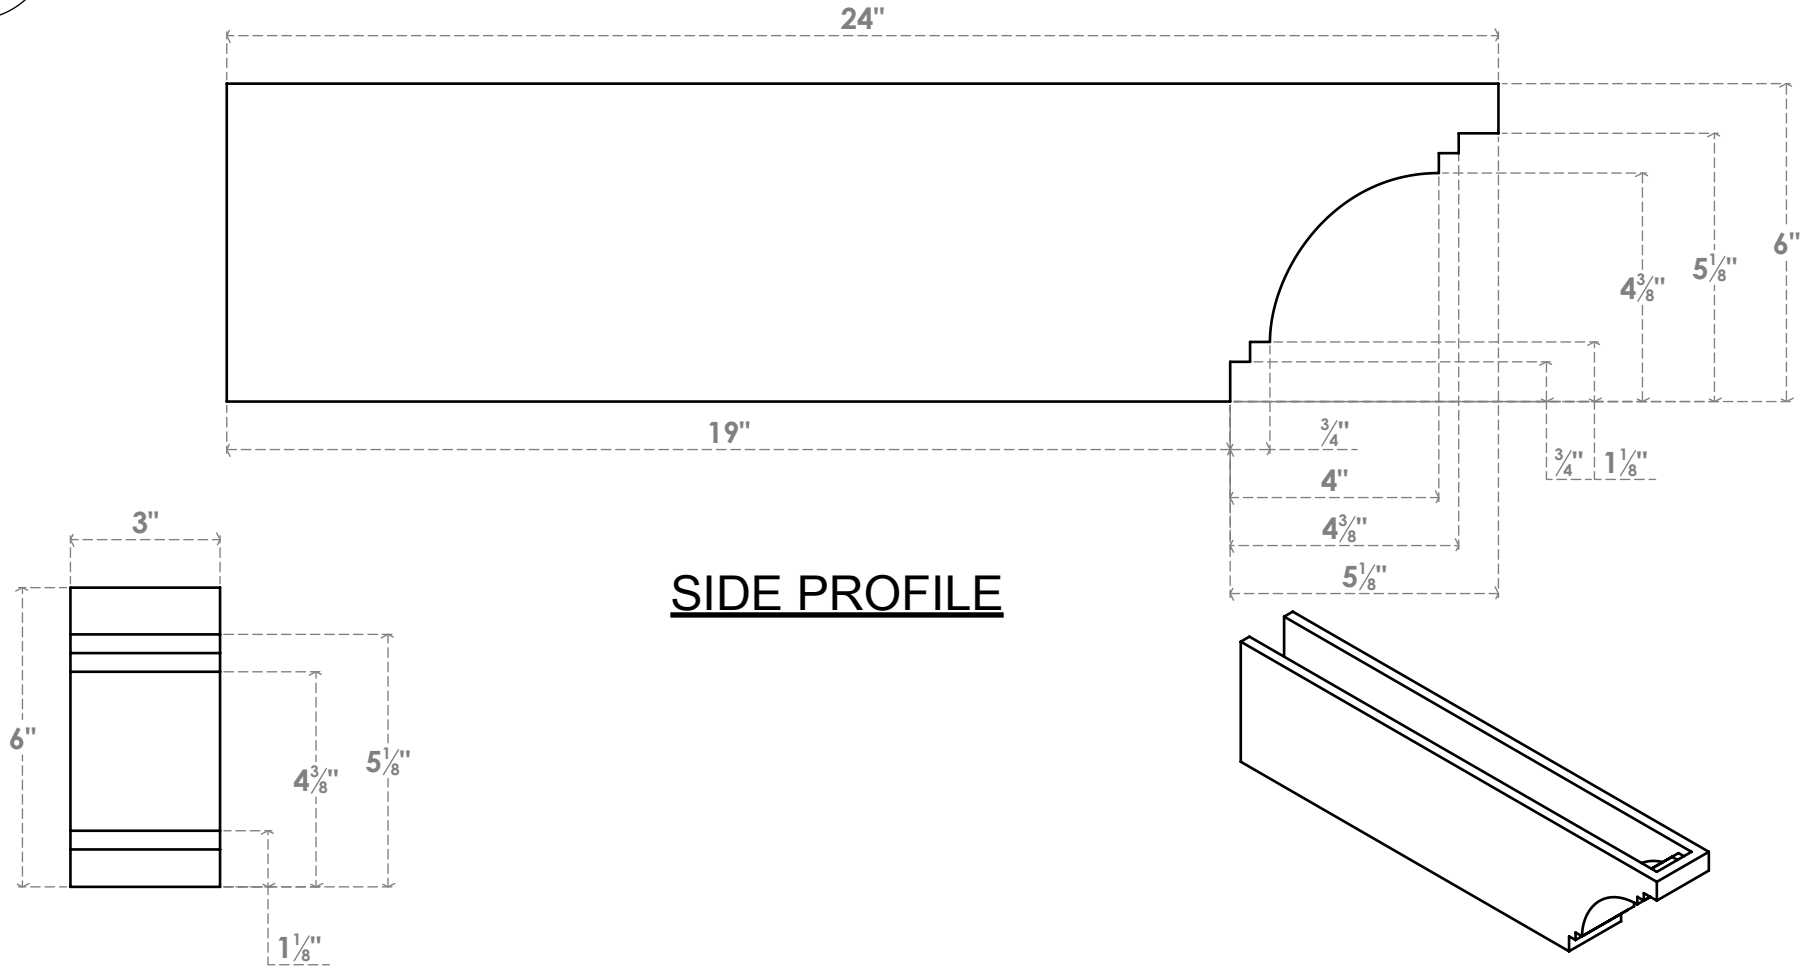

RFTP03X06X24PEC

3"W X 6"H X 24"L PESCADERO ARCHITECTURAL GRADE PVC RAFTER TAIL

SIDE PROFILE

FRONT PROFILE

ISOMETRIC

EKENA
MILLWORK
2300 WEST MAIN ST.
CLARKSVILLE, TX 75426
TOLL FREE: 866-607-0453
WWW.EKENAMILLWORK.COM